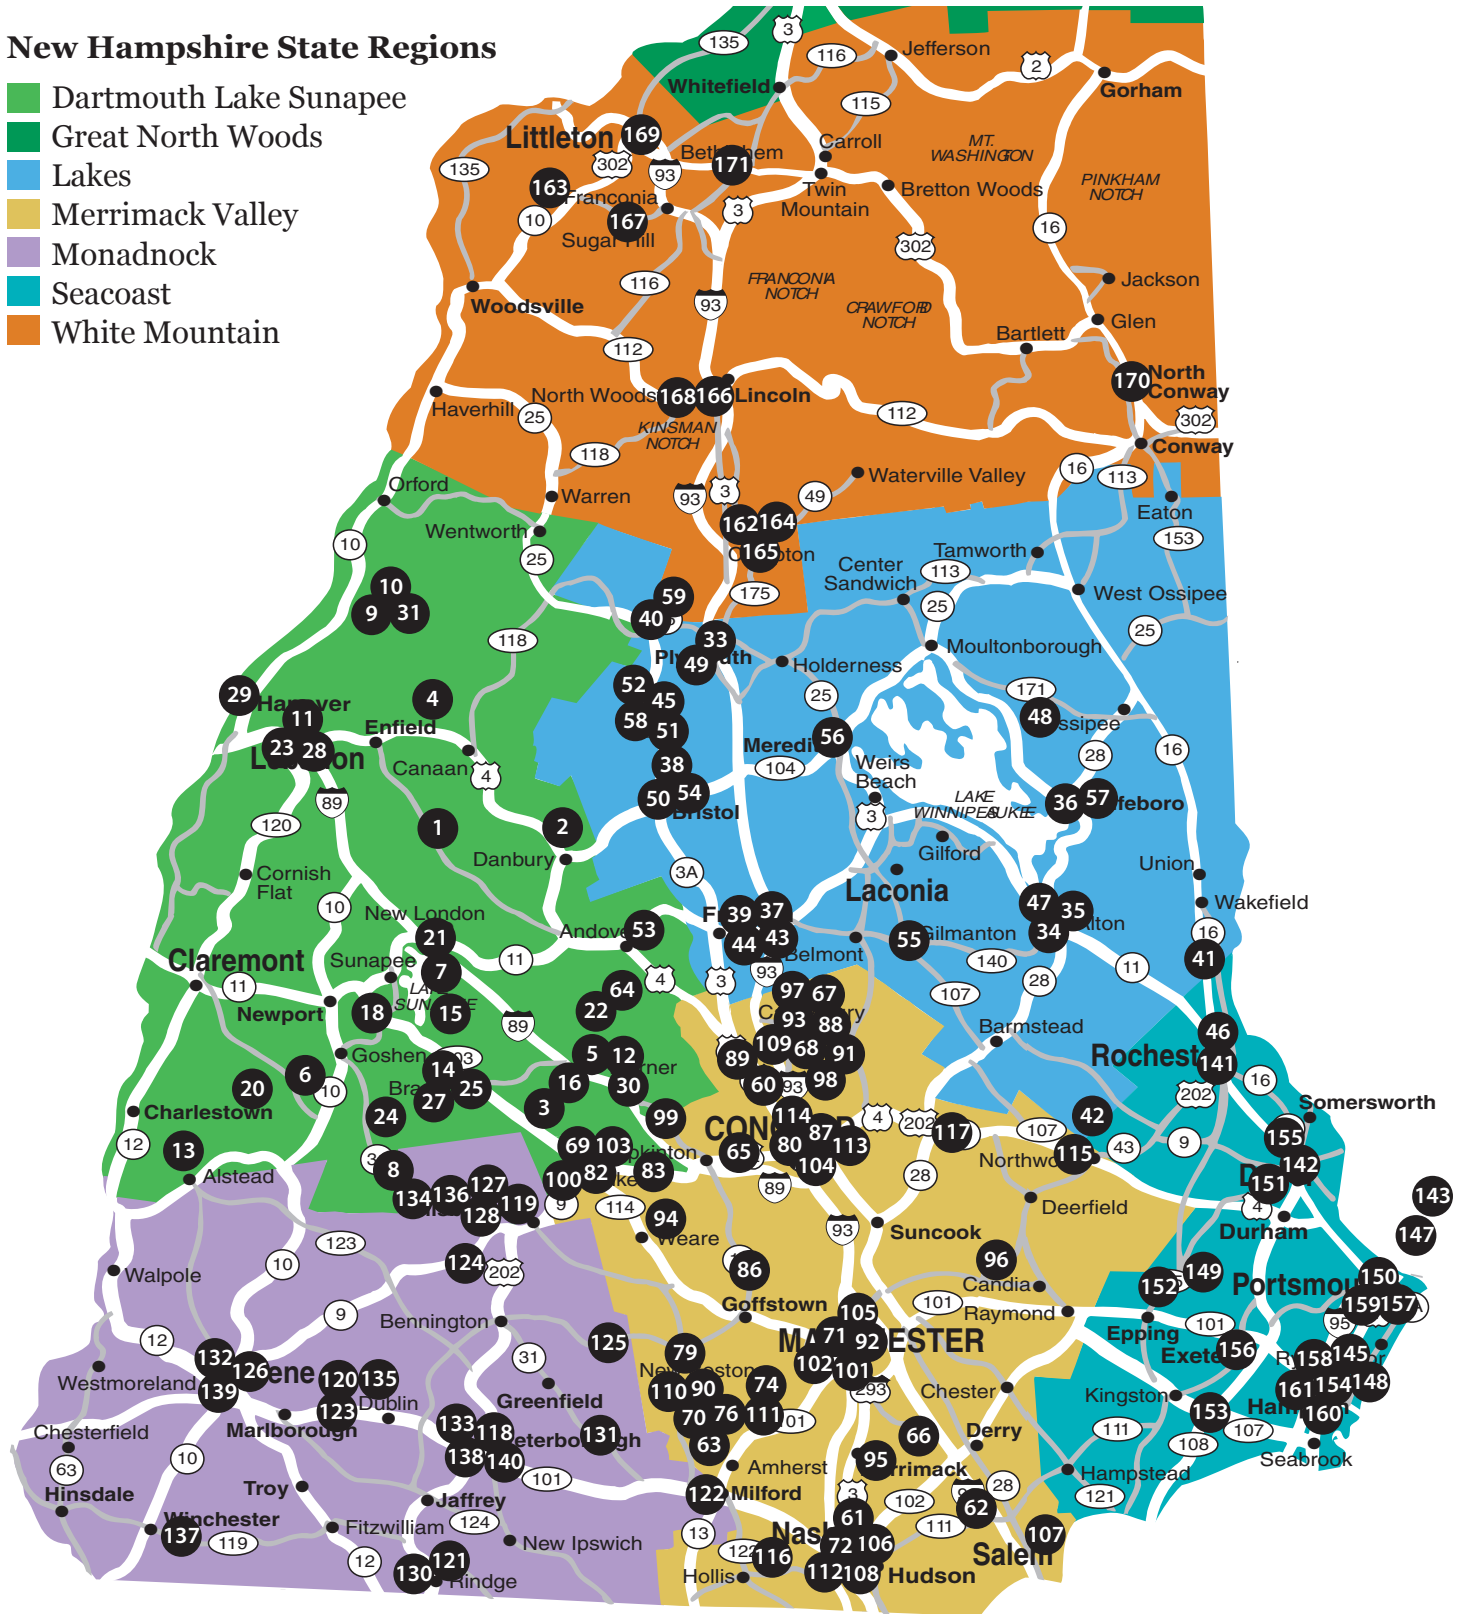

NH Open Doors Participant Map

See Next Page for Great North Woods Region Inset

New Hampshire State Regions

- Dartmouth Lake Sunapee
- Great North Woods
- Lakes
- Merrimack Valley
- Monadnock
- Seacoast
- White Mountain

NH Open Doors Participant Map

New Hampshire State Regions

-  Dartmouth Lake Sunapee
-  Great North Woods
-  Lakes
-  Merrimack Valley
-  Monadnock
-  Seacoast
-  White Mountain

**See Previous Page
for Remainder of
New Hampshire Regions**

Great North Woods Region Participants

Retail Store

32) Fiddleheads A Great North Woods Shoppe

Elizabeth Guerin

110 Main Street

Colebrook, NH, 03576

603-237-9302

info@fiddleheadsusa.com

Hours: Nov. 7: 10:00 AM-5:00 PM. Nov. 8: 10:00 AM-3:00 PM.